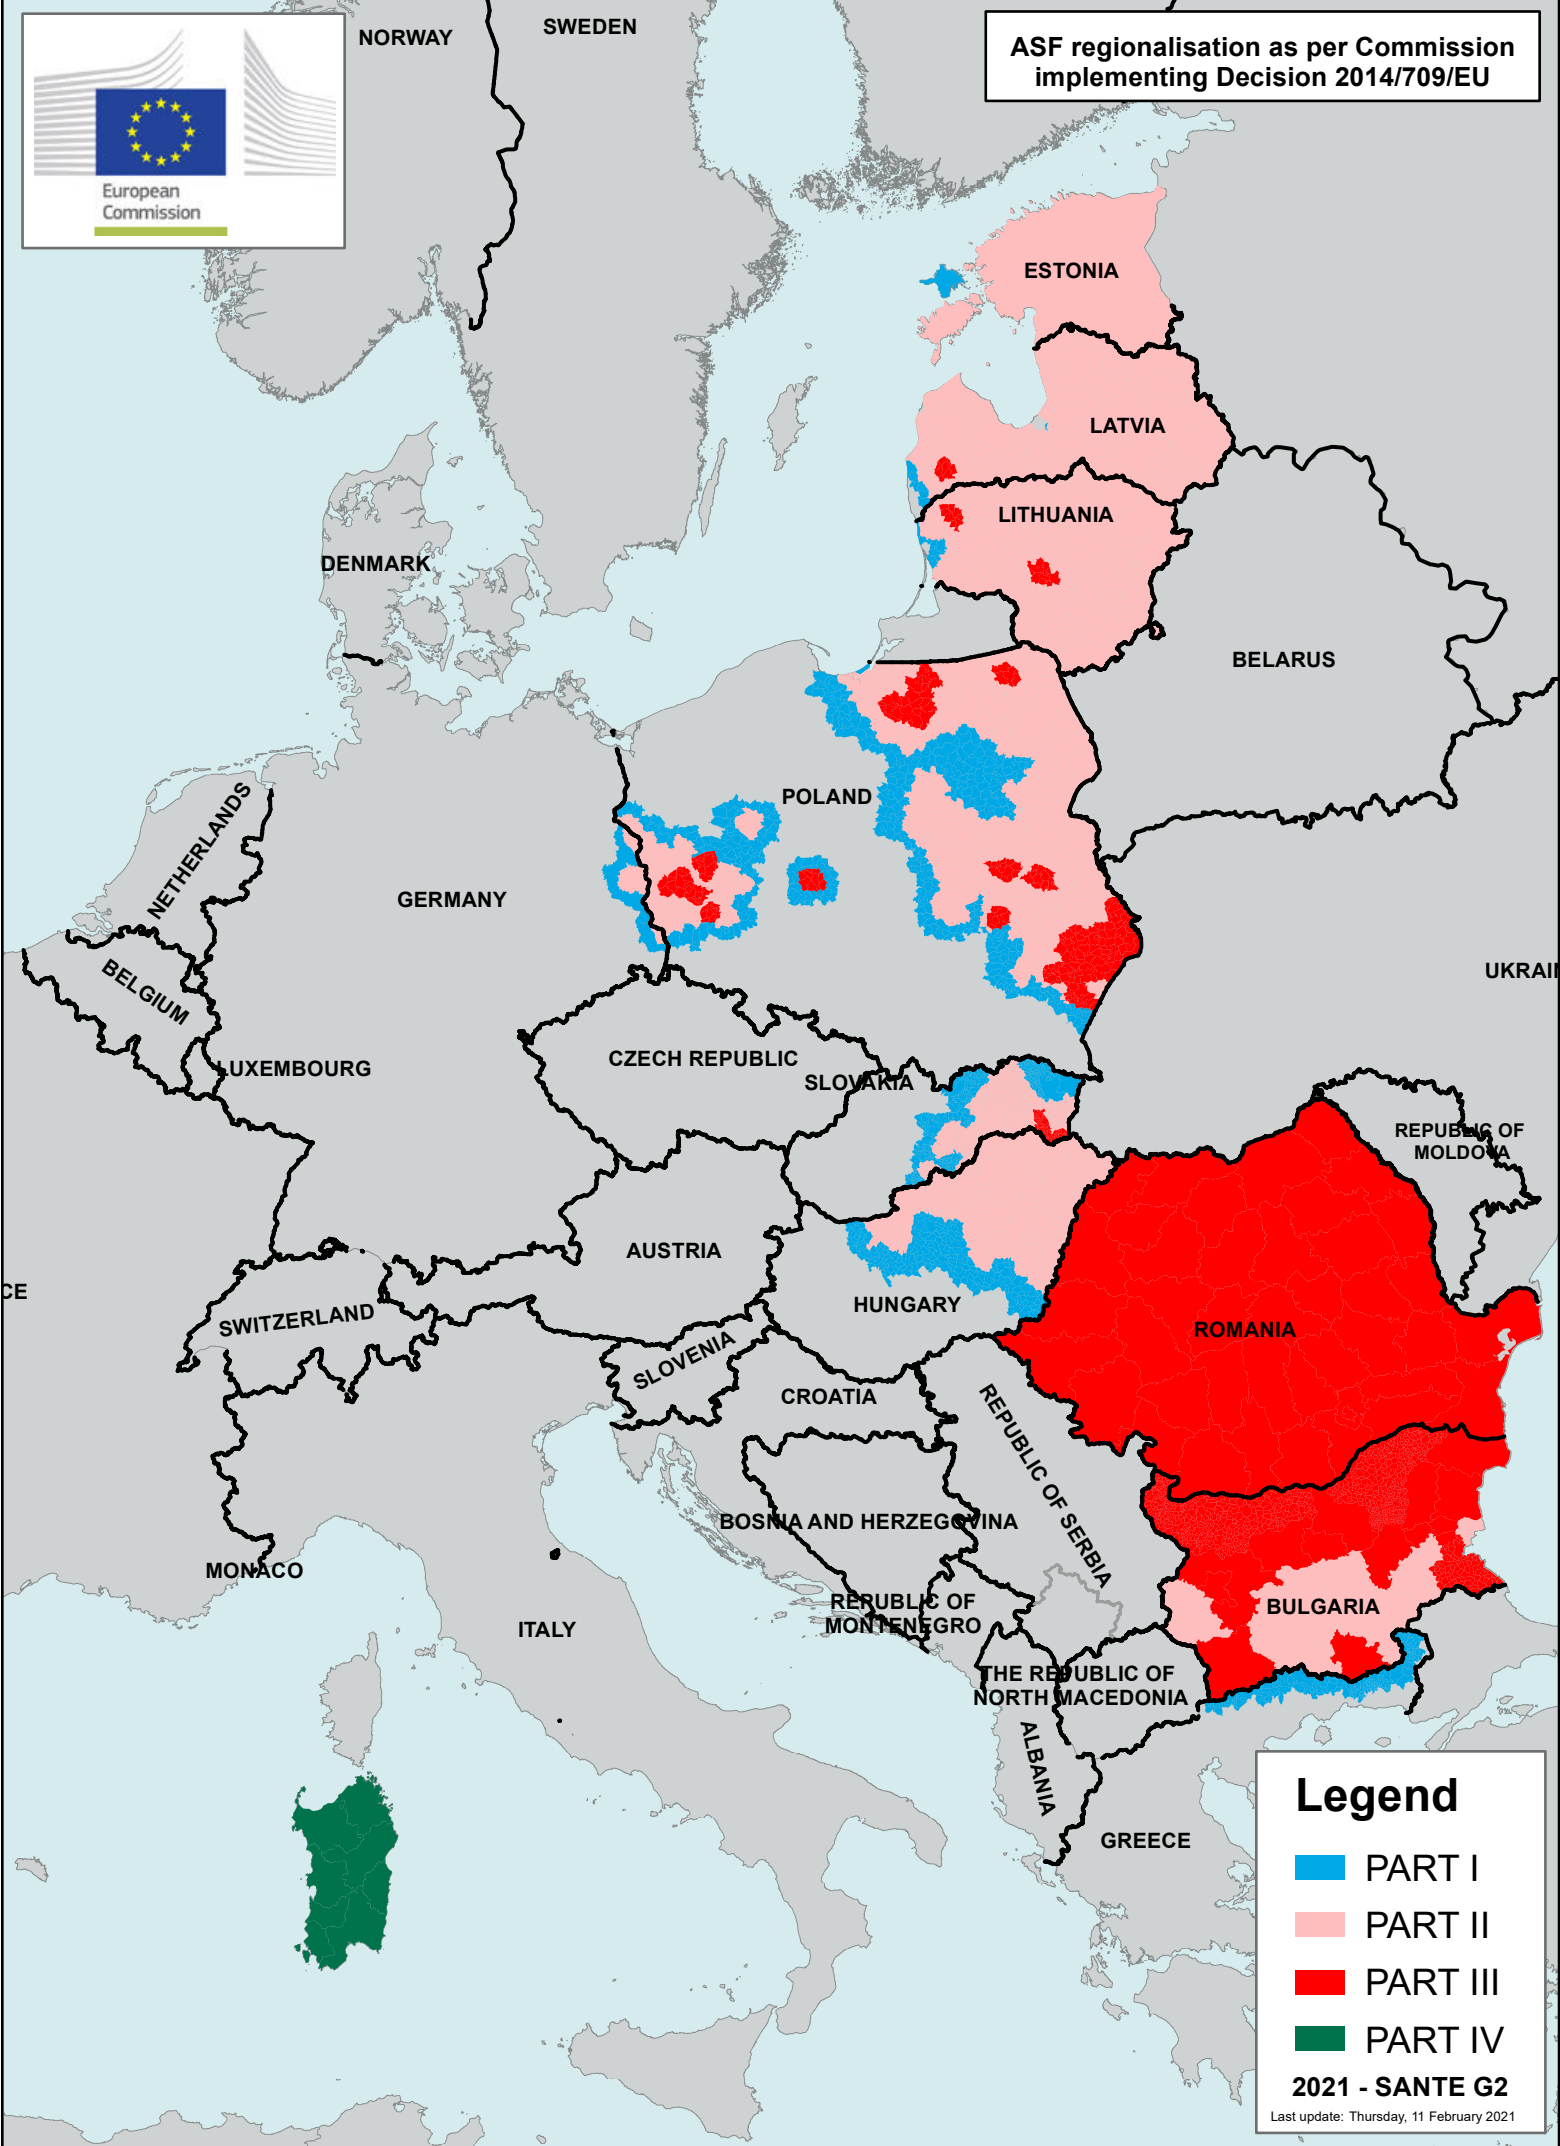

ASF regionalisation as per Commission implementing Decision 2014/709/EU

**Legend**

- PART I
- PART II
- PART III
- PART IV

2021 - SANTE G2  
Last update: Thursday, 11 February 2021