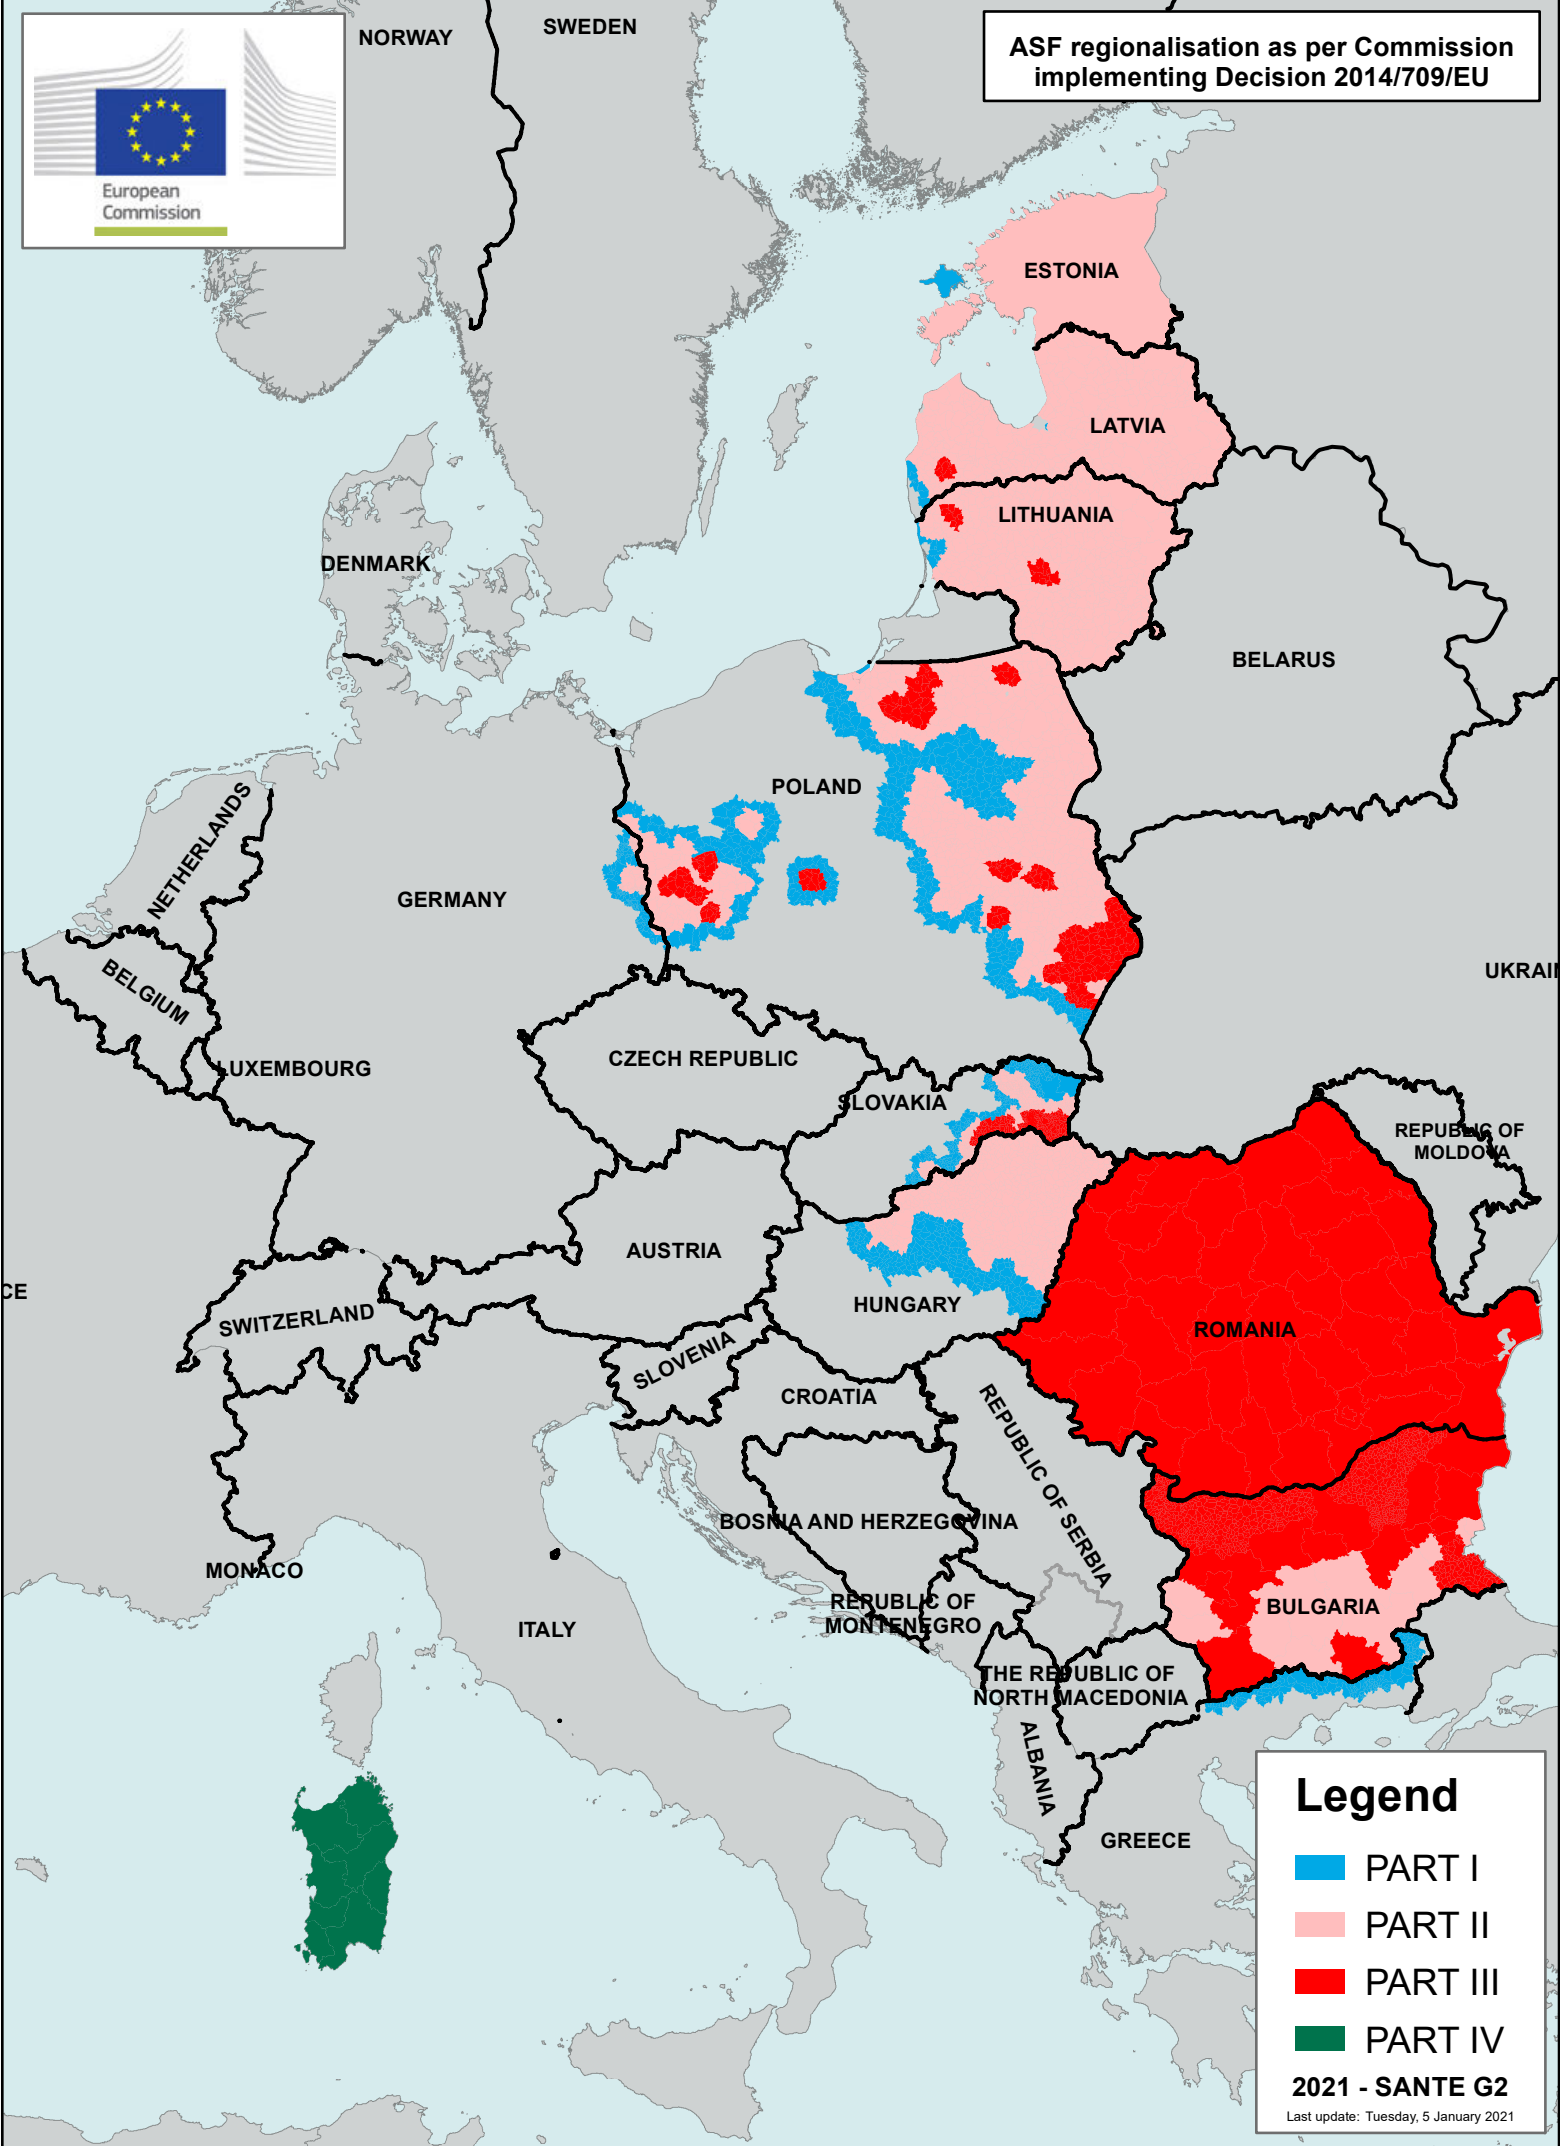

ASF regionalisation as per Commission implementing Decision 2014/709/EU

Legend

- PART I
- PART II
- PART III
- PART IV

2021 - SANTE G2
Last update: Tuesday, 5 January 2021