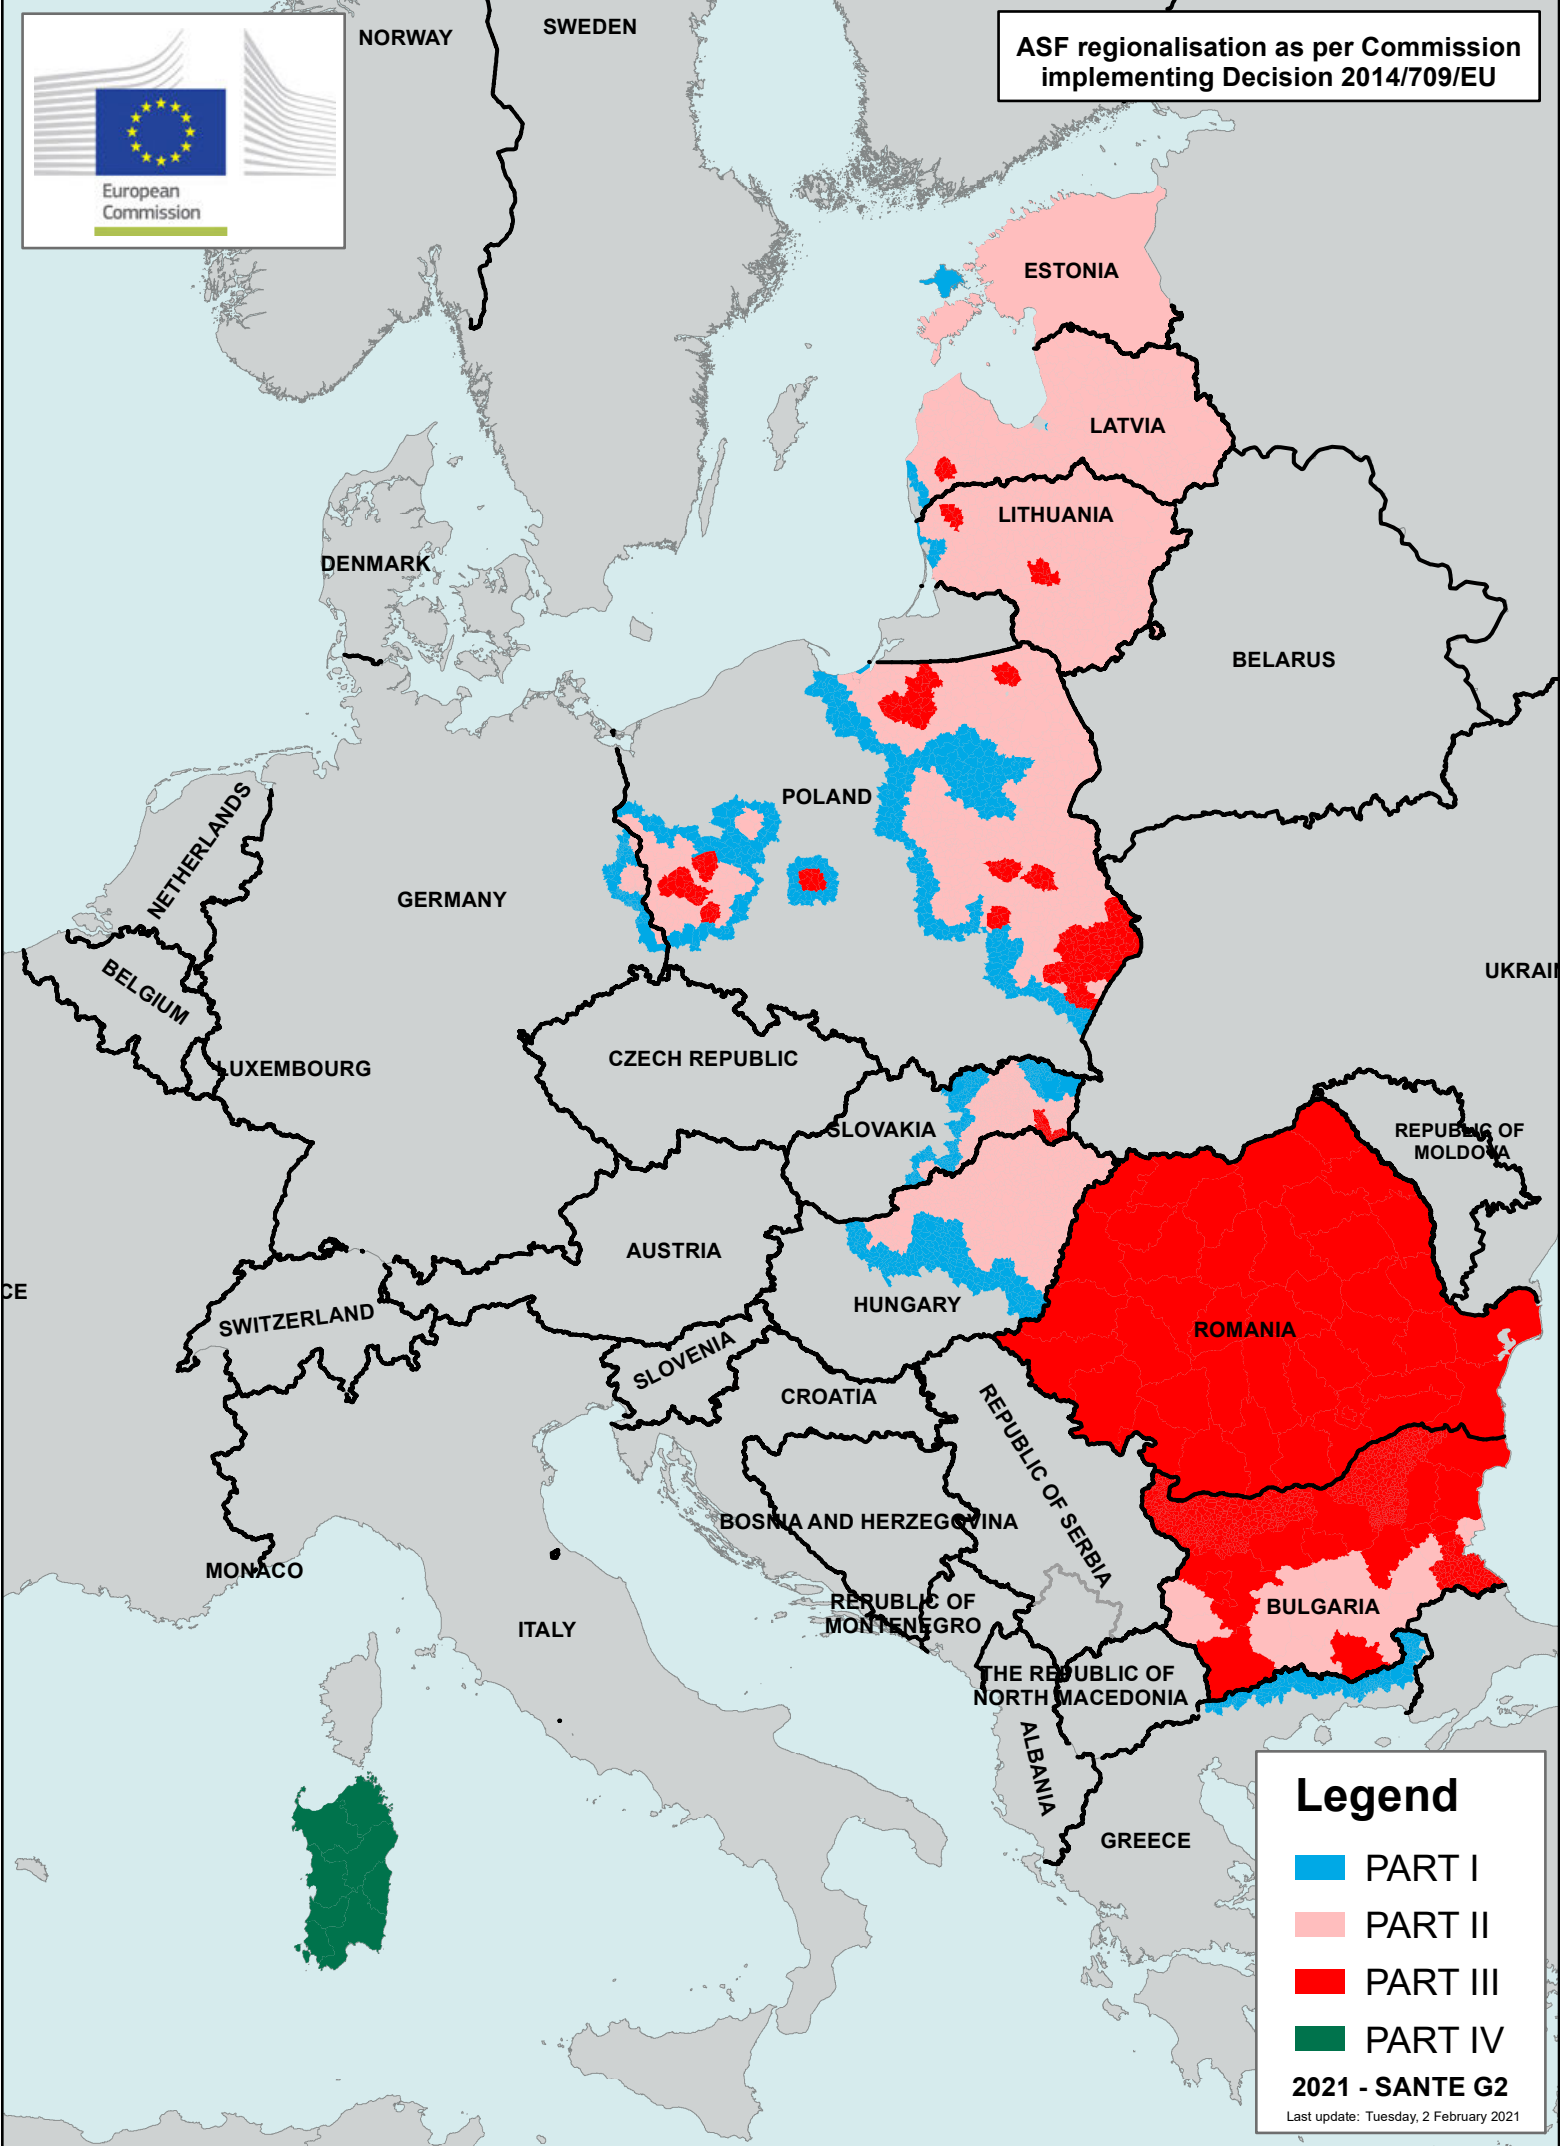

ASF regionalisation as per Commission implementing Decision 2014/709/EU

Legend

- PART I
- PART II
- PART III
- PART IV

2021 - SANTE G2
Last update: Tuesday, 2 February 2021